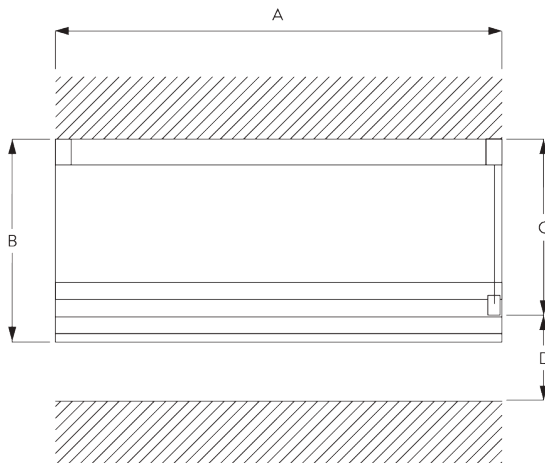

- 5-to-1 gear drive
- Stainless steel bead chain

SYSTEM SPECIFICATIONS

A. SYSTEM DIMENSIONS

4 m

6 m

8 kg

24 m²

B. PROFILE

Profile Information

SG 2211

Velcro profile

SG 2005

Bottom bar 40x5 mm

C. HOW TO MEASURE

A: System width

B: System height

C: Chain height

D: Safety retainer SG 10731 min. 150 cm above floor

D. SPECIFICATION TEXT

Silent Gliss SG 2120 Chain Operated Roman Blind Headrail System. Comprises headrail SG 2211 made to measure in SAA finish with bonded hook and loop insert, take up reels SG 2081, drawing tape SG 2163. And metal operating bead chain SG 4845. Left / right hand side operation via gear drive set SG 2049. Wall fix with brackets SG 3630 / top fix with brackets SG 3603. If supplied with made up blind from Silent Gliss fabric collection includes child safe breakaway components SG31624 bottom bar set, SG 3069 rod cover (hard / semi hard fold makeup), SG 3165 / 3166 ring (soft fold make-up). Compliant to Child Safety legislation EN 13120.