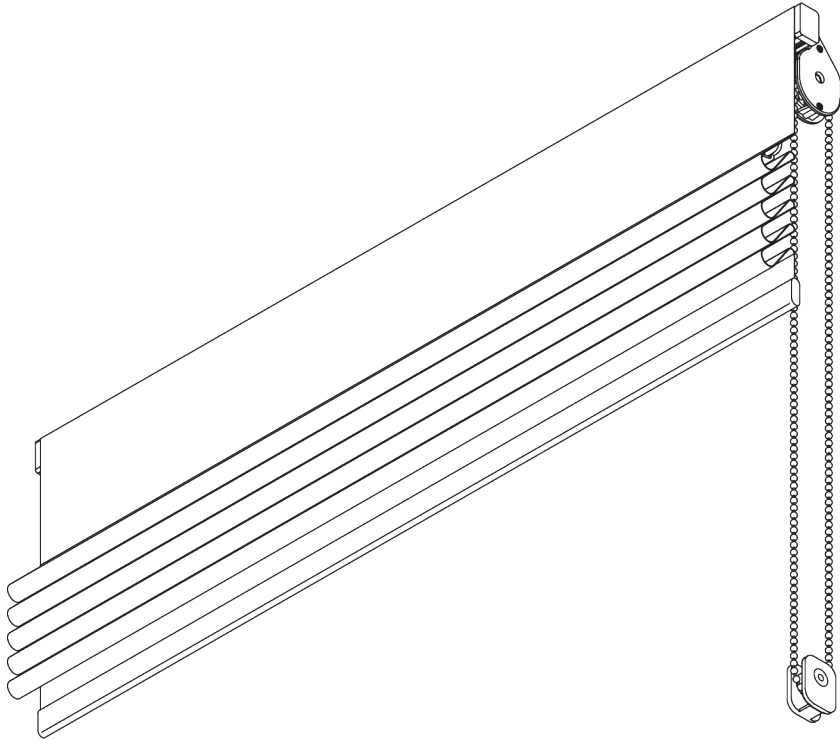

SG 2120

PRODUCT INFORMATION

- **Operation:** chain
- **Range:** L
- **Fitting:** ceiling, wall
- **Colours:** white RAL 9016, anodised aluminum
- **Fabrics:** refer to Silent Gliss fabric collection

Features:

- 5-to-1 gear drive
- Stainless steel bead chain

SYSTEM SPECIFICATIONS

A. SYSTEM DIMENSIONS

4 m

6 m

8 kg

24 m²

B. PROFILE

Profile Information

SG 2211

Velcro profile

SG 2005

Bottom bar 40x5 mm

C. HOW TO MEASURE

A: System width

B: System height

C: Chain height

D: Safety retainer SG 10731 min. 150 cm above floor

D. SPECIFICATION TEXT

Silent Gliss SG 2120 Chain Operated Roman Blind Headrail System. Comprises headrail SG 2211 made to measure in SAA finish with bonded hook and loop insert, take up reels SG 2081, drawing tape SG 2163. And metal operating bead chain SG 4845. Left / right hand side operation via gear drive set SG 2049. Wall fix with brackets SG 3630 / top fix with brackets SG 3603. If supplied with made up blind from Silent Gliss fabric collection includes child safe breakaway components SG31624 bottom bar set, SG 3069 rod cover (hard / semi hard fold makeup), SG 3165 / 3166 ring (soft fold make-up). Compliant to Child Safety legislation EN 13120.