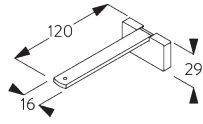

SG 3603
Bracket

SG 10277
Pan head screw M4x12

SG 10492
Pan head screw M4x8

SG 11200
Smart Fix 60 mm

SG 11201
Smart Fix 80 mm

SG 11202
Smart Fix 100 mm

SG 11203
Smart Fix 120 mm

SG 11204
Smart Fix 150 mm

SG 11205
Smart Fix 200 mm

SG 11210
Square Smart Fix 60 mm

SG 11211
Square Smart Fix 80 mm

SG 11212
Square Smart Fix 100 mm

SG 11213
Square Smart Fix 120 mm

SG 11214
Square Smart Fix 150 mm

SG 11215
Square Smart Fix 200 mm

SG 11154
Universal Smart Fix 120 mm

SG 11155
Universal Smart Fix 150 mm

SG 11156
Universal Smart Fix 200 mm

SYSTEM OPTIONS

A. FABRIC MAKE-UP

Type A - Softfold

- A: Child safety tape set SG 3166
- B: Set includes tape and child safety eyelet
- C: Tape SG 2163
- D: Child safety hook set SG 3164
- E: Hollow hem
- F: Bottom bar SG 2005