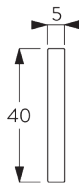

- 5-to-1 gear drive
- Stainless steel bead chain

SYSTEM SPECIFICATIONS

A. SYSTEM DIMENSIONS

4 m

6 m

8 kg

24 m²

B. PROFILE

Profile Information

SG 2211

Velcro profile

SG 2005

Bottom bar 40x5 mm

C. HOW TO MEASURE

A: System width

B: System height