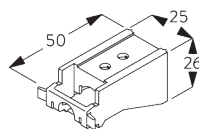

FITTING

A. FITTING INFORMATION

For detailed fitting information, visit the Silent Gliss website.

Fixing points

B. CEILING FITTING

Bracket SG 3603

SG 3603
Bracket

C. WALL FITTING

Bracket SG 3655, SG 3660

SG 3655
Bracket 50 mm

SG 3660
Bracket 65 mm

Bracket	X mm
SG 3655	58
SG 3660	73

Smart Fix

Smart Fix SG 11200 - SG 11205 and bracket SG 3603:
Screw SG 10492 (M4x8) needed.

Square Smart Fix SG 11210 - SG 11215 and bracket SG 3603:
Screw SG 10492 (M4x8) needed.