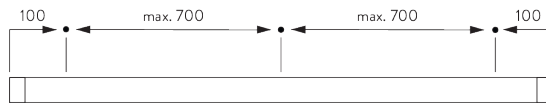

FITTING

A. FITTING INFORMATION

For detailed fitting information, visit the Silent Gliss website.

Fixing points