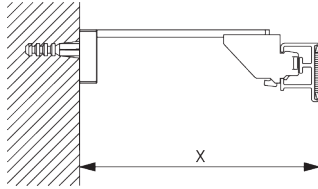

Bracket SG 3655, SG 3660

SG 3655
Bracket 50 mm

SG 3660
Bracket 65 mm

Bracket	X mm
SG 3655	58
SG 3660	73

Smart Fix

Smart Fix SG 11200 - SG 11205 and bracket SG 3603:
Screw SG 10492 (M4x8) needed.

Square Smart Fix SG 11210 - SG 11215 and bracket SG 3603:
Screw SG 10492 (M4x8) needed.