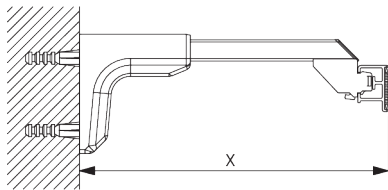

Bracket SG 3655, SG 3660

SG 3655
Bracket 50 mm

SG 3660
Bracket 65 mm

Bracket	X mm
SG 3655	58
SG 3660	73

Smart Fix

Smart Fix SG 11200 - SG 11205 and bracket SG 3603:
Screw SG 10492 (M4x8) needed.

Square Smart Fix SG 11210 - SG 11215 and bracket SG 3603:
Screw SG 10492 (M4x8) needed.

Universal Smart Fix 11154-11156 and bracket SG 3603:
Screw SG 10277 (M4x12) needed.

Smart Fix	X mm
SG 11200 / SG 11210	80
SG 11201 / SG 11211	100
SG 11202 / SG 11212	120
SG 11203 / SG 11213	140
SG 11204 / SG 11214	170
SG 11205 / SG 11215	220
SG 11154	132-160
SG 11155	162-190
SG 11156	212-240