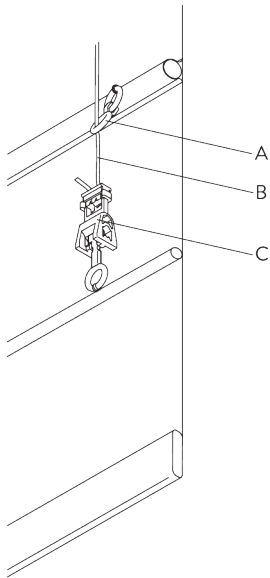

SG 11154
Universal Smart Fix 120 mm

SG 11155
Universal Smart Fix 150 mm

SG 11156
Universal Smart Fix 200 mm

SYSTEM OPTIONS

A. FABRIC MAKE-UP

Type A - Softfold

- A: Child safety tape set SG 3166
- B: Set includes tape and child safety eyelet
- C: Tape SG 2163
- D: Child safety hook set SG 3164
- E: Hollow hem
- F: Bottom bar SG 2005

Type B - Hardfold

- A: Tape SG 2136
- B: Rod SG 2135
- C: Child safety eyelet hard fold SG 3069
- D: Tape SG 2163
- E: Child safety hook set SG 3164

Type C - Hardfold

- A: Child safety eyelet set SG 3165
- B: Tape SG 2163
- C: Child safety hook set SG 3164