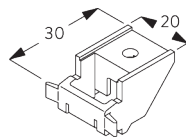

FITTING

A. FITTING INFORMATION

For detailed fitting information, visit the Silent Gliss website.

Fixing points

B. CEILING FITTING

Bracket SG 3603

SG 3603
Bracket

C. WALL FITTING

Bracket SG 3655, SG 3660

SG 3655
Bracket 50 mm

SG 3660
Bracket 65 mm

Bracket	X mm
SG 3655	58
SG 3660	73

Smart Fix

Smart Fix SG 11200 - SG 11205 and bracket SG 3603:
Screw SG 10492 (M4x8) needed.

Square Smart Fix SG 11210 - SG 11215 and bracket SG 3603:
Screw SG 10492 (M4x8) needed.