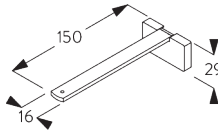

SG 3603
Bracket

SG 10277
Pan head screw M4x12

SG 10492
Pan head screw M4x8

SG 11200
Smart Fix 60 mm

SG 11201
Smart Fix 80 mm

SG 11202
Smart Fix 100 mm

SG 11203
Smart Fix 120 mm

SG 11204
Smart Fix 150 mm

SG 11205
Smart Fix 200 mm

SG 11210
Square Smart Fix 60 mm

SG 11211
Square Smart Fix 80 mm

SG 11212
Square Smart Fix 100 mm

SG 11213
Square Smart Fix 120 mm

SG 11214
Square Smart Fix 150 mm

SG 11215
Square Smart Fix 200 mm

SG 11154
Universal Smart Fix 120 mm

SG 11155
Universal Smart Fix 150 mm

SG 11156
Universal Smart Fix 200 mm

SYSTEM OPTIONS

A. FABRIC MAKE-UP

Type A - Softfold

- A: Child safety tape set SG 3166
- B: Set includes tape and child safety eyelet
- C: Tape SG 2163
- D: Child safety hook set SG 3164
- E: Hollow hem
- F: Bottom bar SG 2005