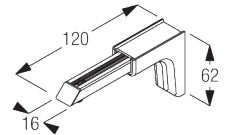

SG 3603
Bracket

SG 10277
Pan head screw M4x12

SG 10492
Pan head screw M4x8

SG 11200
Smart Fix 60 mm

SG 11201
Smart Fix 80 mm

SG 11202
Smart Fix 100 mm

SG 11203
Smart Fix 120 mm

SG 11204
Smart Fix 150 mm

SG 11205
Smart Fix 200 mm

SG 11210
Square Smart Fix 60 mm

SG 11211
Square Smart Fix 80 mm

SG 11212
Square Smart Fix 100 mm

SG 11213
Square Smart Fix 120 mm

SG 11214
Square Smart Fix 150 mm

SG 11215
Square Smart Fix 200 mm

SG 11154
Universal Smart Fix 120 mm

SG 11155
Universal Smart Fix 150 mm

SG 11156
Universal Smart Fix 200 mm

SYSTEM OPTIONS

A. FABRIC MAKE-UP

Type A - Softfold

- A: Child safety tape set SG 3166
- B: Set includes tape and child safety eyelet
- C: Tape SG 2163
- D: Child safety hook set SG 3164
- E: Hollow hem
- F: Bottom bar SG 2005