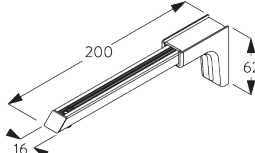

SG 3603
Bracket

SG 10277
Pan head screw M4x12

SG 10492
Pan head screw M4x8

SG 11200
Smart Fix 60 mm

SG 11201
Smart Fix 80 mm

SG 11202
Smart Fix 100 mm

SG 11203
Smart Fix 120 mm

SG 11204
Smart Fix 150 mm

SG 11205
Smart Fix 200 mm

SG 11210
Square Smart Fix 60 mm

SG 11211
Square Smart Fix 80 mm

SG 11212
Square Smart Fix 100 mm

SG 11213
Square Smart Fix 120 mm

SG 11214
Square Smart Fix 150 mm

SG 11215
Square Smart Fix 200 mm

SG 11154
Universal Smart Fix 120 mm

SG 11155
Universal Smart Fix 150 mm

SG 11156
Universal Smart Fix 200 mm

SYSTEM OPTIONS

A. FABRIC MAKE-UP

Type A - Softfold

- A: Child safety tape set SG 3166
- B: Set includes tape and child safety eyelet
- C: Tape SG 2163
- D: Child safety hook set SG 3164
- E: Hollow hem
- F: Bottom bar SG 2005