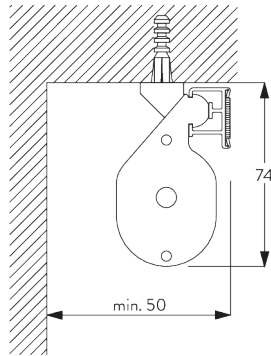

- 5-to-1 gear drive
- Stainless steel bead chain

SYSTEM SPECIFICATIONS

A. SYSTEM DIMENSIONS

4 m

6 m

8 kg

24 m²

B. PROFILE

Profile Information

SG 2211

Velcro profile

SG 2005

Bottom bar 40x5 mm

C. HOW TO MEASURE

A: System width

B: System height

FITTING

A. FITTING INFORMATION

For detailed fitting information, visit the Silent Gliss website.

Fixing points

B. CEILING FITTING

Bracket SG 3603

SG 3603
Bracket

C. WALL FITTING

Bracket SG 3655, SG 3660

SG 3655
Bracket 50 mm

SG 3660
Bracket 65 mm

Bracket	X mm
SG 3655	58
SG 3660	73

Smart Fix

Smart Fix SG 11200 - SG 11205 and bracket SG 3603:
Screw SG 10492 (M4x8) needed.

Square Smart Fix SG 11210 - SG 11215 and bracket SG 3603:
Screw SG 10492 (M4x8) needed.