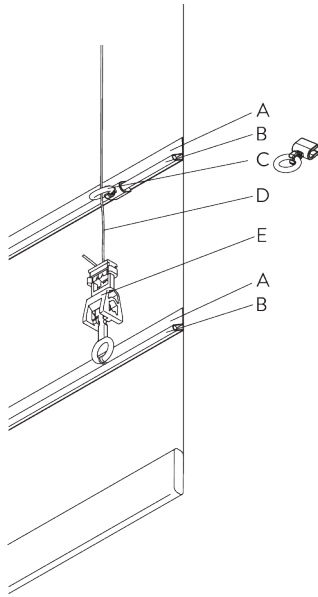

SG 11154
Universal Smart Fix 120 mm

SG 11155
Universal Smart Fix 150 mm

SG 11156
Universal Smart Fix 200 mm

SYSTEM OPTIONS

A. FABRIC MAKE-UP

Type A - Softfold

- A: Child safety tape set SG 3166
- B: Set includes tape and child safety eyelet
- C: Tape SG 2163
- D: Child safety hook set SG 3164
- E: Hollow hem
- F: Bottom bar SG 2005

Type B - Hardfold

- A: Tape SG 2136
- B: Rod SG 2135
- C: Child safety eyelet hard fold SG 3069
- D: Tape SG 2163
- E: Child safety hook set SG 3164

Type C - Hardfold

- A: Child safety eyelet set SG 3165
- B: Tape SG 2163
- C: Child safety hook set SG 3164