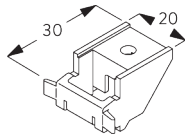

Bracket SG 3655, SG 3660

SG 3655
Bracket 50 mm

SG 3660
Bracket 65 mm

Bracket	X mm
SG 3655	58
SG 3660	73

Smart Fix

Smart Fix SG 11200 - SG 11205 and bracket SG 3603:
Screw SG 10492 (M4x8) needed.

Square Smart Fix SG 11210 - SG 11215 and bracket SG 3603:
Screw SG 10492 (M4x8) needed.

Universal Smart Fix 11154-11156 and bracket SG 3603:
Screw SG 10277 (M4x12) needed.

Smart Fix	X mm
SG 11200 / SG 11210	80
SG 11201 / SG 11211	100
SG 11202 / SG 11212	120
SG 11203 / SG 11213	140
SG 11204 / SG 11214	170
SG 11205 / SG 11215	220
SG 11154	132-160
SG 11155	162-190
SG 11156	212-240