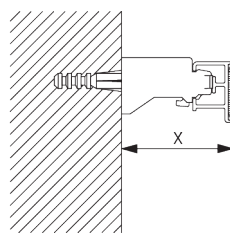

Profile Information

SG 2211

Velcro profile

SG 2005

Bottom bar 40x5 mm

C. HOW TO MEASURE

A: System width

B: System height

C: Chain height

D: Safety retainer SG 10731 min. 150 cm above floor

D. SPECIFICATION TEXT

Silent Gliss SG 2120 Chain Operated Roman Blind Headrail System. Comprises headrail SG 2211 made to measure in SAA finish with bonded hook and loop insert, take up reels SG 2081, drawing tape SG 2163. And metal operating bead chain SG 4845. Left / right hand side operation via gear drive set SG 2049. Wall fix with brackets SG 3630 / top fix with brackets SG 3603. If supplied with made up blind from Silent Gliss fabric collection includes child safe breakaway components SG31624 bottom bar set, SG 3069 rod cover (hard / semi hard fold makeup), SG 3165 / 3166 ring (soft fold make-up). Compliant to Child Safety legislation EN 13120.

FITTING

A. FITTING INFORMATION

For detailed fitting information, visit the Silent Gliss website.

Fixing points

B. CEILING FITTING

Bracket SG 3603

SG 3603
Bracket

C. WALL FITTING

Bracket SG 3655, SG 3660

SG 3655
Bracket 50 mm

SG 3660
Bracket 65 mm

Bracket	X mm
SG 3655	58
SG 3660	73

Smart Fix

Smart Fix SG 11200 - SG 11205 and bracket SG 3603:
Screw SG 10492 (M4x8) needed.

Square Smart Fix SG 11210 - SG 11215 and bracket SG 3603:
Screw SG 10492 (M4x8) needed.