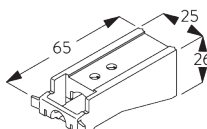

FITTING

A. FITTING INFORMATION

For detailed fitting information, visit the Silent Gliss website.

Fixing points

B. CEILING FITTING

Bracket SG 3603

SG 3603
Bracket

C. WALL FITTING

Bracket SG 3655, SG 3660

SG 3655
Bracket 50 mm

SG 3660
Bracket 65 mm

Bracket	X mm
SG 3655	58
SG 3660	73

Smart Fix

Smart Fix SG 11200 - SG 11205 and bracket SG 3603:
Screw SG 10492 (M4x8) needed.

Square Smart Fix SG 11210 - SG 11215 and bracket SG 3603:
Screw SG 10492 (M4x8) needed.