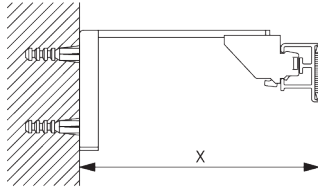

Bracket SG 3655, SG 3660

SG 3655
Bracket 50 mm

SG 3660
Bracket 65 mm

Bracket	X mm
SG 3655	58
SG 3660	73

Smart Fix

Smart Fix SG 11200 - SG 11205 and bracket SG 3603:
Screw SG 10492 (M4x8) needed.

Square Smart Fix SG 11210 - SG 11215 and bracket SG 3603:
Screw SG 10492 (M4x8) needed.

Universal Smart Fix 11154-11156 and bracket SG 3603:
Screw SG 10277 (M4x12) needed.

Smart Fix	X mm
SG 11200 / SG 11210	80
SG 11201 / SG 11211	100
SG 11202 / SG 11212	120
SG 11203 / SG 11213	140
SG 11204 / SG 11214	170
SG 11205 / SG 11215	220
SG 11154	132-160
SG 11155	162-190
SG 11156	212-240