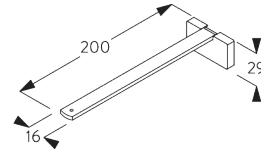

SG 3603
Bracket

SG 10277
Pan head screw M4x12

SG 10492
Pan head screw M4x8

SG 11200
Smart Fix 60 mm

SG 11201
Smart Fix 80 mm

SG 11202
Smart Fix 100 mm

SG 11203
Smart Fix 120 mm

SG 11204
Smart Fix 150 mm

SG 11205
Smart Fix 200 mm

SG 11210
Square Smart Fix 60 mm

SG 11211
Square Smart Fix 80 mm

SG 11212
Square Smart Fix 100 mm

SG 11213
Square Smart Fix 120 mm

SG 11214
Square Smart Fix 150 mm

SG 11215
Square Smart Fix 200 mm

SG 11154
Universal Smart Fix 120 mm

SG 11155
Universal Smart Fix 150 mm

SG 11156
Universal Smart Fix 200 mm

SYSTEM OPTIONS

A. FABRIC MAKE-UP

Type A - Softfold

- A: Child safety tape set SG 3166
- B: Set includes tape and child safety eyelet
- C: Tape SG 2163
- D: Child safety hook set SG 3164
- E: Hollow hem
- F: Bottom bar SG 2005