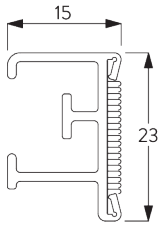

- 5-to-1 gear drive
- Stainless steel bead chain

SYSTEM SPECIFICATIONS

A. SYSTEM DIMENSIONS

4 m

6 m

8 kg

24 m²

B. PROFILE

Profile Information

SG 2211

Velcro profile

SG 2005

Bottom bar 40x5 mm

C. HOW TO MEASURE

A: System width

B: System height

C: Chain height

D: Safety retainer SG 10731 min. 150 cm above floor

D. SPECIFICATION TEXT

Silent Gliss SG 2120 Chain Operated Roman Blind Headrail System. Comprises headrail SG 2211 made to measure in SAA finish with bonded hook and loop insert, take up reels SG 2081, drawing tape SG 2163. And metal operating bead chain SG 4845. Left / right hand side operation via gear drive set SG 2049. Wall fix with brackets SG 3630 / top fix with brackets SG 3603. If supplied with made up blind from Silent Gliss fabric collection includes child safe breakaway components SG31624 bottom bar set, SG 3069 rod cover (hard / semi hard fold makeup), SG 3165 / 3166 ring (soft fold make-up). Compliant to Child Safety legislation EN 13120.

GENERAL NOTES

Dimensions

- Measurements are in mm except where indicated.
- Max. kg relates to fabric incl. accessories (bottom bars, cross rods, etc.).
- Stack size is typically 15-20% of system height.