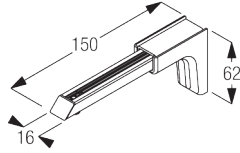

SG 3603
Bracket

SG 10277
Pan head screw M4x12

SG 10492
Pan head screw M4x8

SG 11200
Smart Fix 60 mm

SG 11201
Smart Fix 80 mm

SG 11202
Smart Fix 100 mm

SG 11203
Smart Fix 120 mm

SG 11204
Smart Fix 150 mm

SG 11205
Smart Fix 200 mm

SG 11210
Square Smart Fix 60 mm

SG 11211
Square Smart Fix 80 mm

SG 11212
Square Smart Fix 100 mm

SG 11213
Square Smart Fix 120 mm

SG 11214
Square Smart Fix 150 mm

SG 11215
Square Smart Fix 200 mm

SG 11154
Universal Smart Fix 120 mm

SG 11155
Universal Smart Fix 150 mm

SG 11156
Universal Smart Fix 200 mm

SYSTEM OPTIONS

A. FABRIC MAKE-UP

Type A - Softfold

- A: Child safety tape set SG 3166
- B: Set includes tape and child safety eyelet
- C: Tape SG 2163
- D: Child safety hook set SG 3164
- E: Hollow hem
- F: Bottom bar SG 2005

GENERAL NOTES

Dimensions

- Measurements are in mm except where indicated.
- Max. kg relates to fabric incl. accessories (bottom bars, cross rods, etc.).
- Stack size is typically 15-20% of system height.