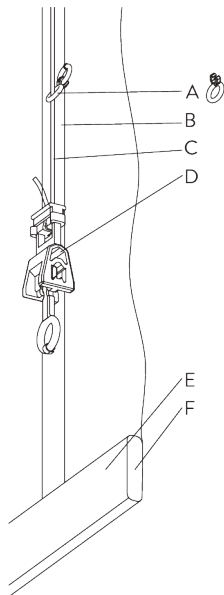

SG 11154
Universal Smart Fix 120 mm

SG 11155
Universal Smart Fix 150 mm

SG 11156
Universal Smart Fix 200 mm

SYSTEM OPTIONS

A. FABRIC MAKE-UP

Type A - Softfold

- A: Child safety tape set SG 3166
- B: Set includes tape and child safety eyelet
- C: Tape SG 2163
- D: Child safety hook set SG 3164
- E: Hollow hem
- F: Bottom bar SG 2005

Type B - Hardfold

- A: Tape SG 2136
- B: Rod SG 2135
- C: Child safety eyelet hard fold SG 3069
- D: Tape SG 2163
- E: Child safety hook set SG 3164

Type C - Hardfold

- A: Child safety eyelet set SG 3165
- B: Tape SG 2163
- C: Child safety hook set SG 3164

GENERAL NOTES

Dimensions

- Measurements are in mm except where indicated.
- Max. kg relates to fabric incl. accessories (bottom bars, cross rods, etc.).
- Stack size is typically 15-20% of system height.