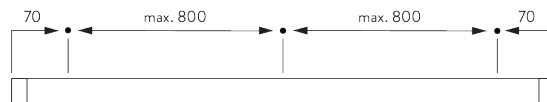

### Profile information

**SG 8301**  
Profile

**SG 8214**  
Profile ø 18 mm

**SG 8003**  
Bottom bar 16 mm

**SG 8004**  
Bottom bar 24 mm

## C. HOW TO MEASURE

- A: System width
- B: System height
- C: Chain height
- D: Safety Retainer SG 10731 min. 150 cm above floor

**D. SPECIFICATION**  
**TEXT**

*Silent Gliss SG 8300 Chain Operated Venetian Blind System. Supplied made to measure and complete comprising aluminium headrail SG 8301 incorporating flange to minimise light ingress at top of blind. Single chain operation RHS / LHS. System fixed with Snap-on-brackets SG 8302 to ceiling / wall at 800-1000mm intervals plus one 70mm from each end. Compliant to Child Safety legislation EN 13120 when used in conjunction with either the chain retainer SG 10400 or child safety device SG 10482. Slat colour to be chosen from Silent Gliss 16/25mm range, Price Group 1 / 2 / 3.*

# FITTING OPTIONS

**A. FITTING**  
**INFORMATION**

*For detailed fitting information, visit the Silent Gliss website.*

**Fixing points**

**Side-by-side fitting**

*Min. distance: 5 mm*

**B. CEILING FITTING**