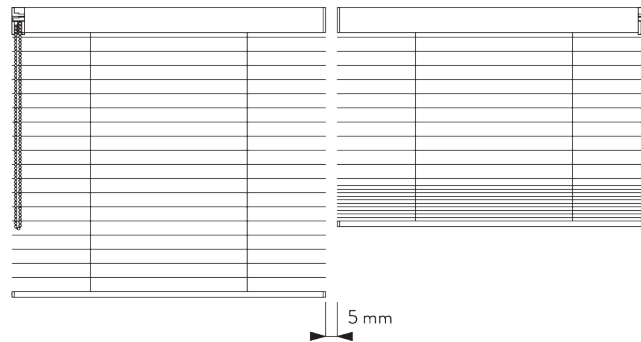

# FITTING OPTIONS

**A. FITTING**  
**INFORMATION**

*For detailed fitting information, visit the Silent Gliss website.*

**Fixing points**

**Side-by-side fitting**

*Min. distance: 5 mm*

**B. CEILING FITTING**