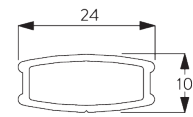

## A. SYSTEM DIMENSIONS

3 m

50 cm

3 m

4.5 m<sup>2</sup>

## Slat stack heights

		50	100	150	200	250	300
16 / 25 mm	X	7	9	11	13	15	17

(cm)

### Profile information

**SG 8301**  
Profile

**SG 8214**  
Profile ø 18 mm

**SG 8003**  
Bottom bar 16 mm

**SG 8004**  
Bottom bar 24 mm

## C. HOW TO MEASURE

- A: System width
- B: System height
- C: Chain height
- D: Safety Retainer SG 10731 min. 150 cm above floor

**D. SPECIFICATION**  
**TEXT**

*Silent Gliss SG 8300 Chain Operated Venetian Blind System. Supplied made to measure and complete comprising aluminium headrail SG 8301 incorporating flange to minimise light ingress at top of blind. Single chain operation RHS / LHS. System fixed with Snap-on-brackets SG 8302 to ceiling / wall at 800-1000mm intervals plus one 70mm from each end. Compliant to Child Safety legislation EN 13120 when used in conjunction with either the chain retainer SG 10400 or child safety device SG 10482. Slat colour to be chosen from Silent Gliss 16/25mm range, Price Group 1 / 2 / 3.*