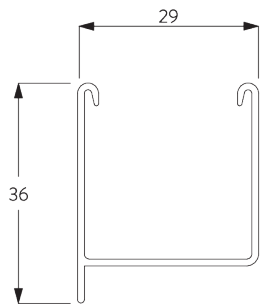

SYSTEM SPECIFICATIONS

A. SYSTEM DIMENSIONS

3 m

50 cm

3 m

4.5 m²

Slat stack heights

		50	100	150	200	250	300
16 / 25 mm	X	7	9	11	13	15	17

(cm)

B. PROFILE

Profile information

SG 8301
Profile

SG 8214
Profile ø 18 mm

SG 8003
Bottom bar 16 mm

SG 8004
Bottom bar 24 mm