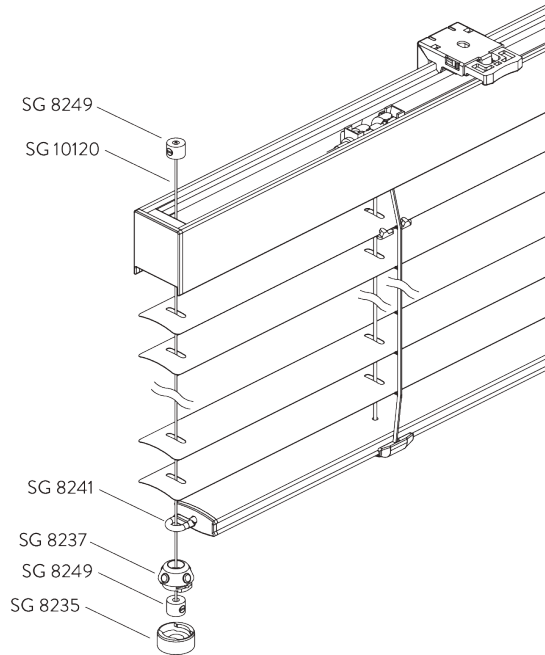

SG 8249

Side guide device

SG 10120

Side guide wire $\varnothing$ 0.9 mm

SYSTEM OPTIONS

A. SIDE GUIDES

Additional parts:

- 2x SG 8235 Side guide wire base short
- 2x SG 8237 Side guide wire holder
- 2x SG 8241 Side guide eyelet
- 4x SG 8249 Side guide device
- 2x SG 10120 Side guide wire $\varnothing$ 0.9 mm

Note:

- Up to 15° from vertical

GENERAL NOTES

Dimensions

- Measurements are in mm except where indicated.

Fitting

- Installation by qualified fitter only.
- Number of brackets and fitting positions / fixing points vary depending on fitting surface, system weight, slate type, screw / fixing type and obstacles.
- Qualified fitter must use appropriate screws / fixings for each situation.
- Profile lip if applicable to be installed to room side.
- Electrical installations must be carried out according to Silent Gliss wiring diagrams and conform to local regulations.
- Check space for cables and plugs!

Child Safety

- All relevant Silent Gliss systems correspond to child safety EN 13120.
- All parties involved must comply with EN 13120.