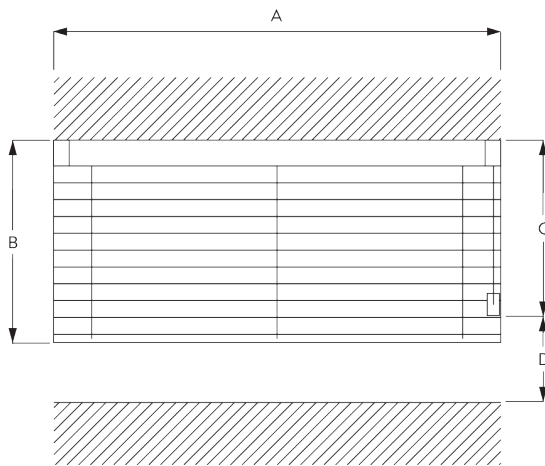

C. HOW TO MEASURE

- A: System width
- B: System height
- C: Chain height
- D: Safety Retainer SG 10731 min. 150 cm above floor